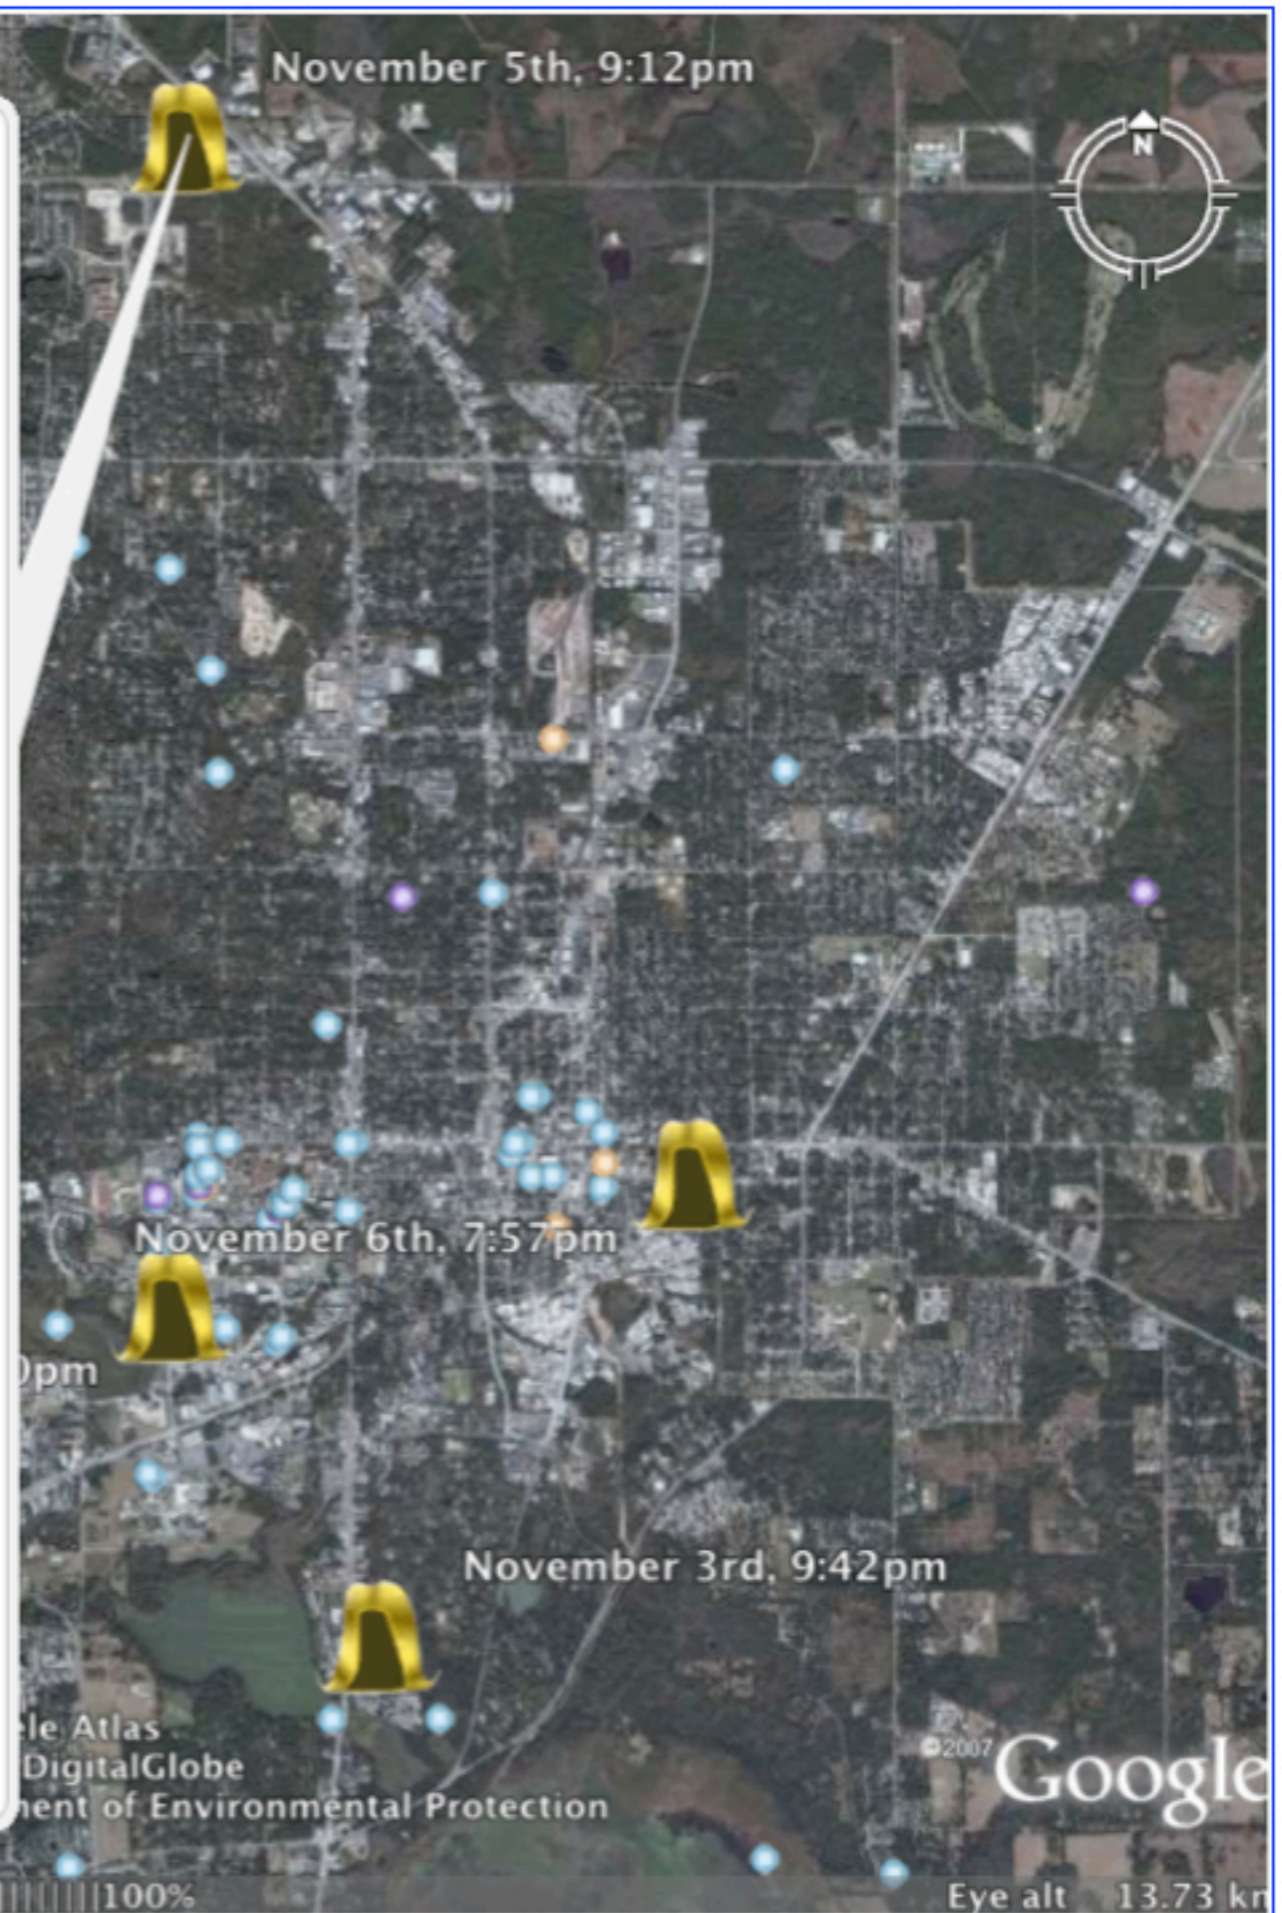

This is my fiance's friend's shower that's usually used by his girlfriend. She said the handcuffs were part of her Halloween costume. The shower curtain was really neat because it was HOOK-LESS.

Hair Composition #6

Interpretations

- A. the red, hairy monster from a Bugs Bunny musical cartoon short (the one that was shaped a bit like a heart), neurons, lady's head (in profile) with a bonnet, sickle cell
- B. Texas, Africa, the Punisher
- C. a Roman soldier without any legs

▼ Search

Fly To Find Businesses Directions

Fly to e.g., New York, NY

▼ Places

- Temporary Places
- SheddingintheShowerTour.kmz
 - Shedding in the Shower Tour
 - November 1st, 9:03pm
 - The hallway outside of my November 2nd, 8:17pm
 - The shower of a male friend November 3rd, 1:38pm
 - The shower of one of my November 3rd, 9:42pm
 - The shower of one of my November 4th, 7:10pm

Fly to e.g., New York, NY

- ▼ Places
- Temporary Places
 - SheddingintheShowerTour.kmz
 - Shedding in the Shower Tour
 - November 1st, 9:03pm
 - The hallway outside of my
 - November 2nd, 8:17pm
 - The shower of a male friend
 - November 3rd, 1:38pm
 - The shower of one of my
 - November 3rd, 9:42pm
 - The shower of one of my
 - November 4th, 7:10pm