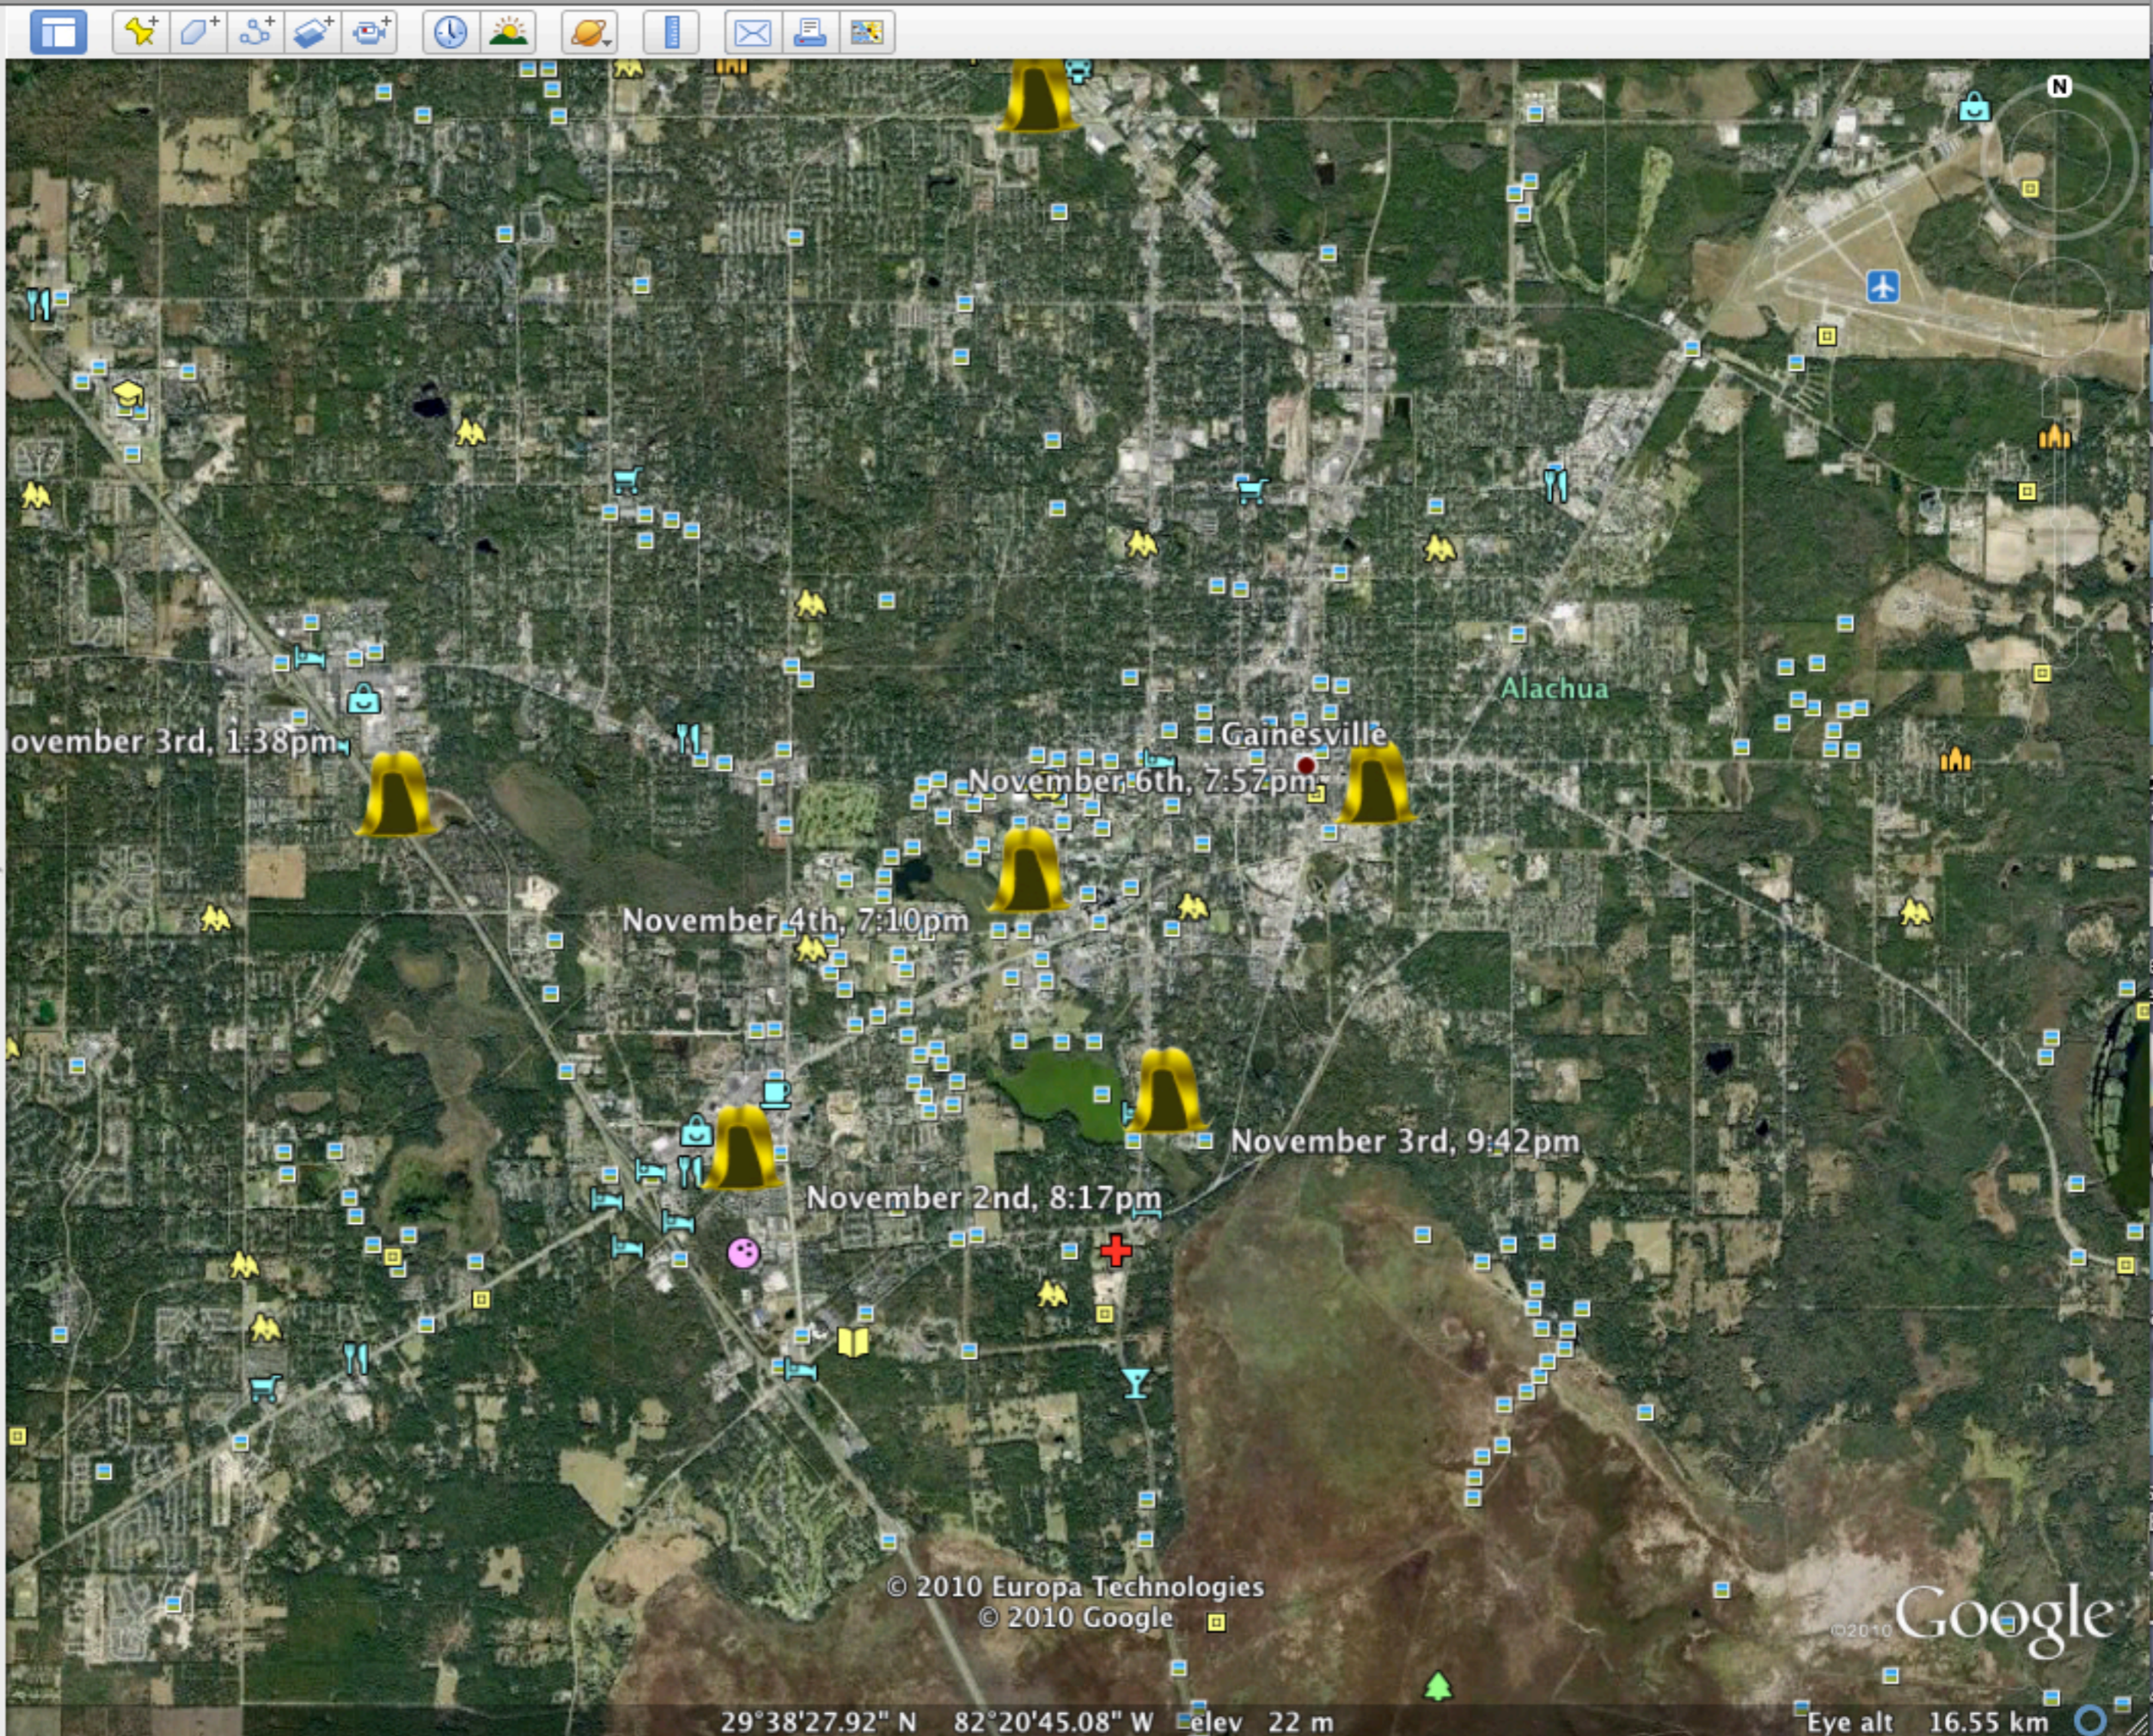

▼ Search

Fly To Find Businesses Directions

Fly to e.g., New York, NY

▼ Places

- Temporary Places
- SheddingintheShowerTour.kmz
 - Shedding in the Shower Tour
 - November 1st, 9:03pm
 - The hallway outside of my November 2nd, 8:17pm
 - The shower of a male friend November 3rd, 1:38pm
 - The shower of one of my November 3rd, 9:42pm
 - The shower of one of my November 4th, 7:10pm

▼ Layers Earth Gallery >>

- Primary Database
 - Borders and Labels
 - Places
 - Photos
 - Roads
 - 3D Buildings
 - Ocean
 - Street View
 - Weather
 - Gallery
 - Global Awareness
 - More

▼ Search

Fly To Find Businesses Directions

Fly to e.g., New York, NY

- ▼ Places
- Temporary Places
 - SheddingintheShowerTour.kmz
 - Shedding in the Shower Tour
 - November 1st, 9:03pm
 - The hallway outside of my
 - November 2nd, 8:17pm
 - The shower of a male friend
 - November 3rd, 1:38pm
 - The shower of one of my
 - November 3rd, 9:42pm
 - The shower of one of my
 - November 4th, 7:10pm