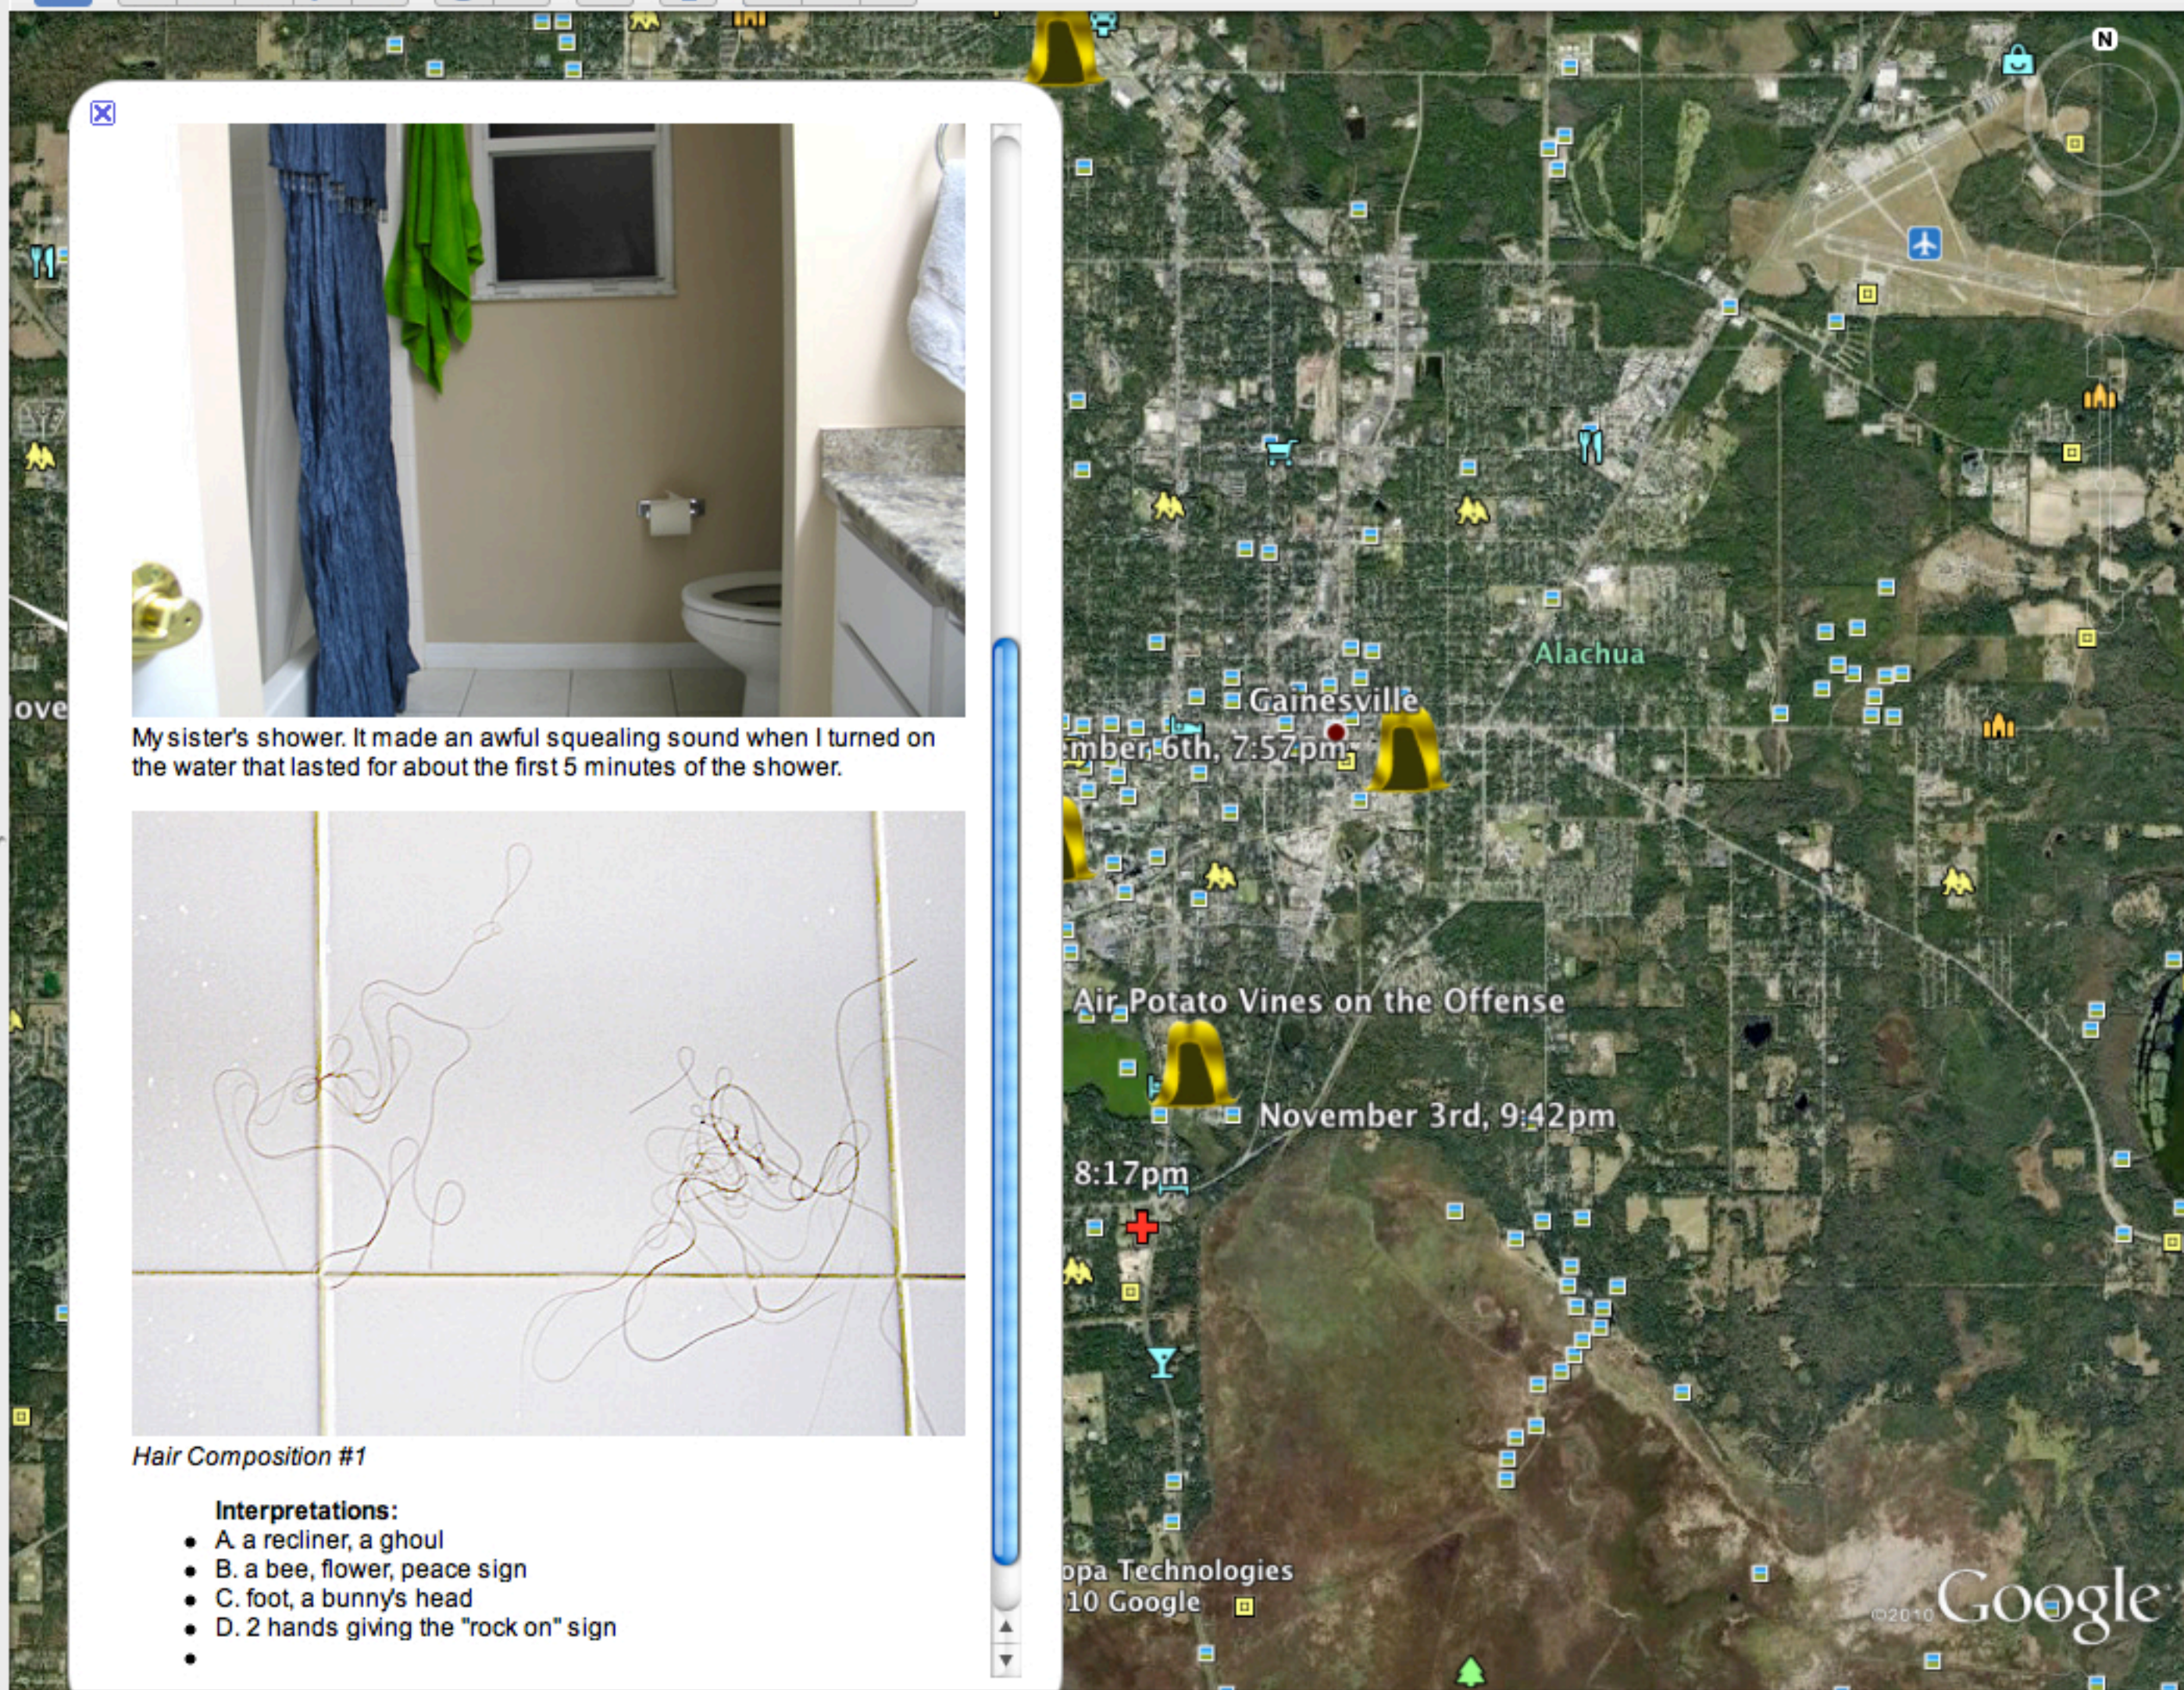

Search

Fly To Find Businesses Directions

Fly to e.g., New York, NY

Places

- My Places
  - Sightseeing Tour
    - Make sure 3D Buildings layer is checked
- Temporary Places
  - Shedding in the Shower Tour.kmz
    - Shedding in the Shower Tour
      - November 1st, 9:03pm
        - The hallway outside of my
      - November 2nd, 8:17pm
        - The shower of a male friend
      - November 3rd, 1:38pm
        - The shower of one of my

Layers Earth Gallery >>

- Primary Database
  - Borders and Labels
  - Places
  - Photos
  - Roads
  - 3D Buildings
  - Ocean
  - Street View
  - Weather
  - Gallery
  - Global Awareness
  - More

My sister's shower. It made an awful squealing sound when I turned on the water that lasted for about the first 5 minutes of the shower.

Hair Composition #1

Interpretations:

- A. a recliner, a ghoul
- B. a bee, flower, peace sign
- C. foot, a bunny's head
- D. 2 hands giving the "rock on" sign
- •

29°38'27.92" N 82°20'45.08" W elev 22 m Eve alt 16.55 km