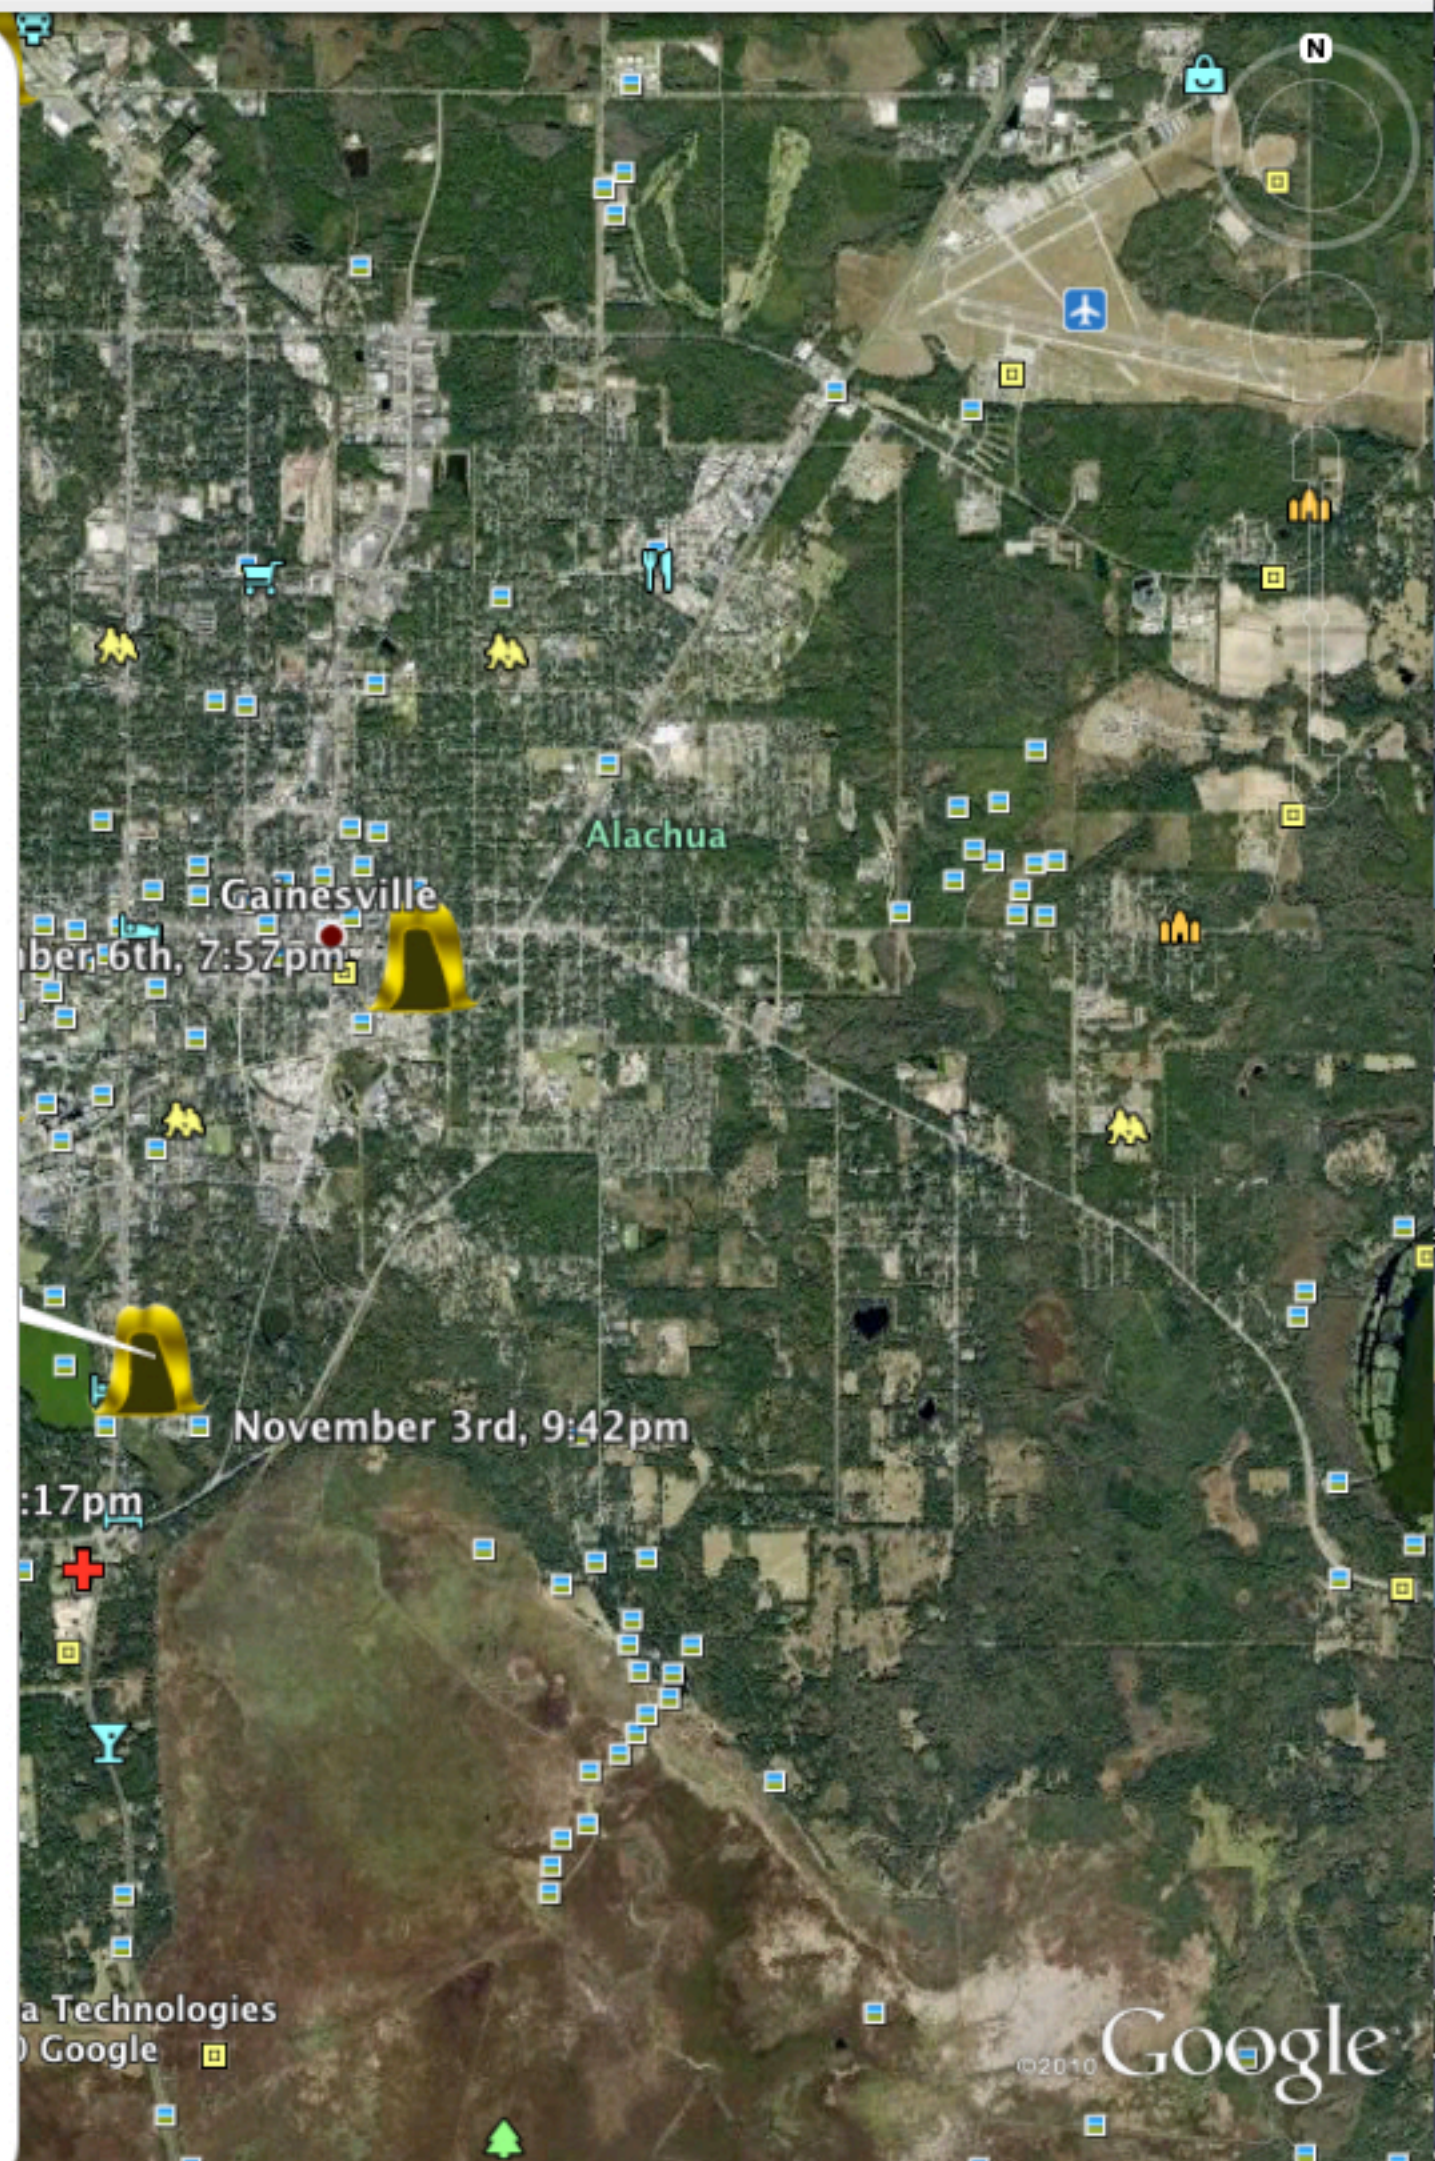

▼ Search

Fly To Find Businesses Directions

Fly to e.g., New York, NY

1. ▼ Places
2. Temporary Places
   - SheddingintheShowerTour.kmz
     - Shedding in the Shower Tour
       - November 1st, 9:03pm
         - The hallway outside of my
           - November 2nd, 8:17pm
           - The shower of a male friend
             - November 3rd, 1:38pm
             - The shower of one of my
               - November 3rd, 9:42pm
               - The shower of one of my
                 - November 4th, 7:10pm

1. ▼ Layers Earth Gallery >>
2. Primary Database
     - Borders and Labels
     - Places
     - Photos
     - Roads
     - 3D Buildings
     - Ocean
     - Street View
     - Weather
     - Gallery
     - Global Awareness
     - More

November 3rd, 9:42pm